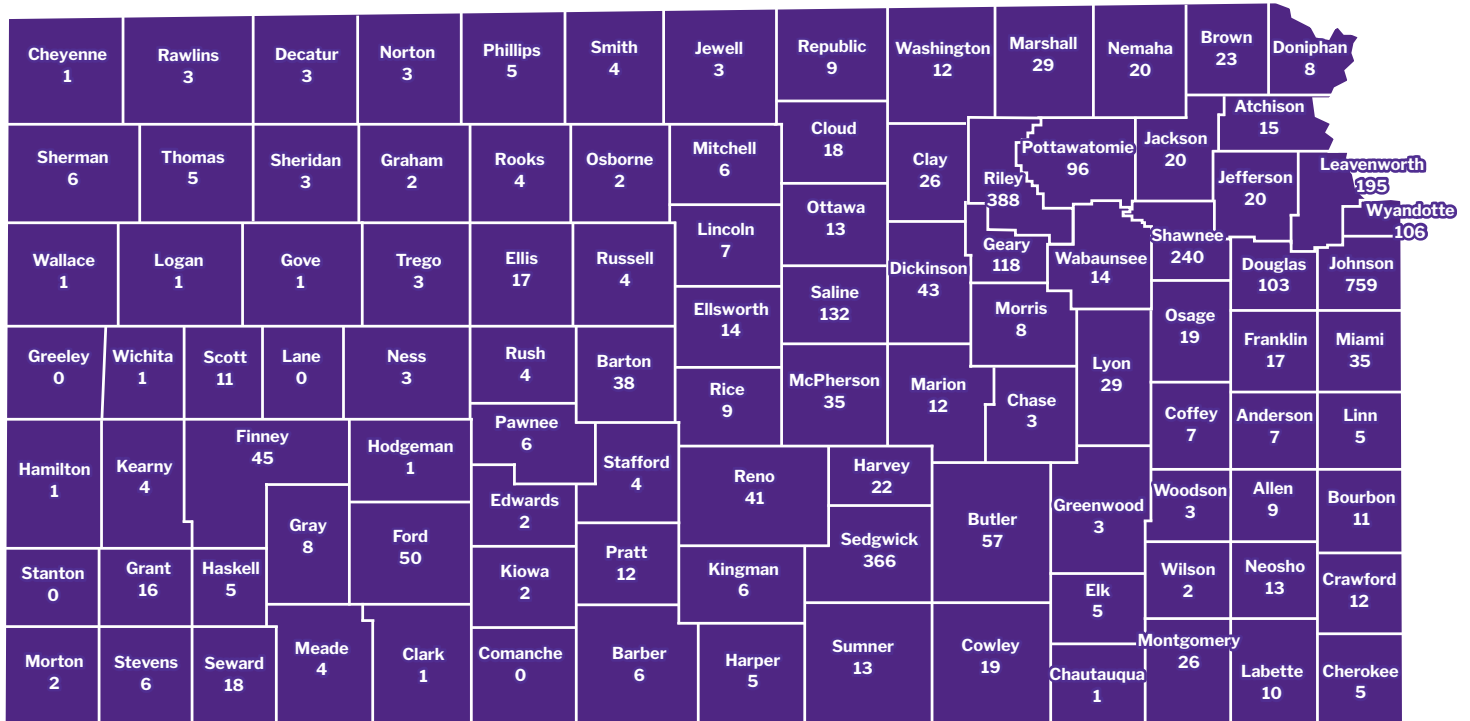

GLOBAL CAMPUS BY COUNTY

Allen	9	Finney	45	Logan	1	Rooks	4
Anderson	7	Ford	50	Lyon	29	Rush	4
Atchison	15	Franklin	17	Marion	12	Russell	4
Barber	6	Geary	118	Marshall	29	Saline	132
Barton	38	Gove	1	McPherson	35	Scott	11
Bourbon	11	Graham	2	Meade	4	Sedgwick	366
Brown	23	Grant	16	Miami	35	Seward	18
Butler	57	Gray	8	Mitchell	6	Shawnee	240
Chase	3	Greeley	0	Montgomery	26	Sheridan	3
Chautauqua	1	Greenwood	3	Morris	8	Sherman	6
Cherokee	5	Hamilton	1	Morton	2	Smith	4
Cheyenne	1	Harper	5	Nemaha	20	Stafford	4
Clark	1	Harvey	22	Neosho	13	Stanton	0
Clay	26	Haskell	5	Ness	3	Stevens	6
Cloud	18	Hodgeman	1	Norton	3	Sumner	13
Coffey	7	Jackson	20	Osage	19	Thomas	5
Comanche	0	Jefferson	20	Osborne	2	Trego	3
Cowley	19	Jewell	3	Ottawa	13	Wabaunsee	14
Crawford	12	Johnson	759	Pawnee	6	Wallace	1
Decatur	3	Kearny	4	Phillips	5	Washington	12
Dickinson	43	Kingman	6	Pottawatomie	96	Wichita	1
Doniphan	8	Kiowa	2	Pratt	12	Wilson	2
Douglas	103	Labette	10	Rawlins	3	Woodson	3
Edwards	2	Lane	0	Reno	41	Wyandotte	106
Elk	5	Leavenworth	195	Republic	9		
Ellis	17	Lincoln	7	Rice	9		
Ellsworth	14	Linn	5	Riley	388		
						TOTAL	3,570